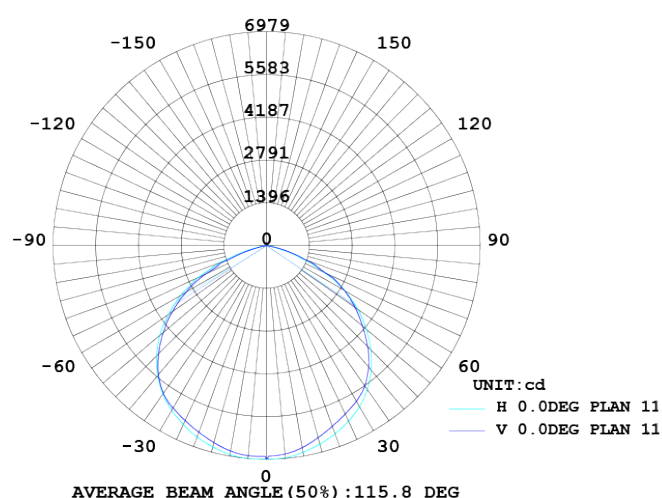

Photometric Data

Stock Code:
AL00041 ZAP-150B 150 WATT FLOOD LIGHT 15,000LM

Distributed By:

Main office:
331 Jalan Besar, Singapore 208983
Tel: (65) 6296 0679

Branch Office:
21 Tuas Basin Link, Singapore 638782
Tel: (65) 6265 1888