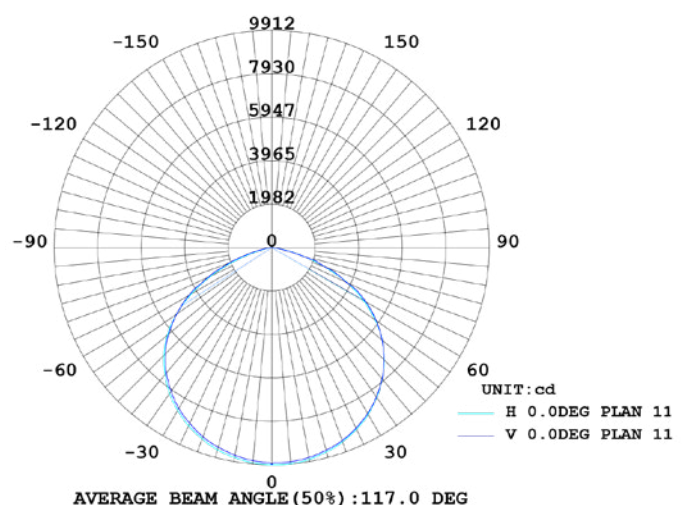

Photometric Data

Stock Code:
AL00043 ZAP-200A 200WATT FLOOD LIGHT

Distributed By:

Main office:
331 Jalan Besar, Singapore 208983
Tel: (65) 6296 0679

Branch Office:
21 Tuas Basin Link, Singapore 638782
Tel: (65) 6265 1888