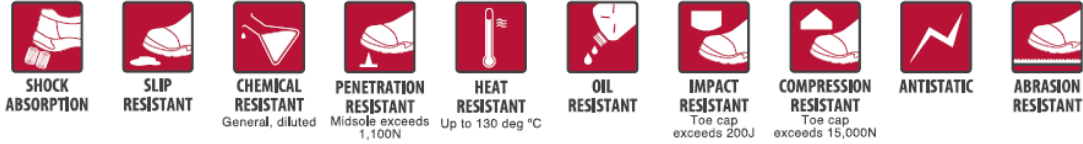

Nitti Safety Shoes

Whether you are working in the oil and gas, marine and offshore, construction, mining, manufacturing and industrial, automotive, aerospace, logistics, military or agriculture sectors, Nitti has safety shoes for you.

Low-Cut Boots

AN00763 - Model 21281
Lace

AN00771 - Model 21381
Velcro & Ventilated

AN00787 – Model 21981
Slip-on

Mid-Cut Boots

AN00795 – Model 22281
Lace

AN00803 – Model 22681
Zipper

AN00811 – Model 22781
Pull-on