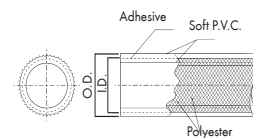

Compressed Air Hose

Model Compressed Air Hose – 10 Bar W.P.

Application: For special compressed air particularly from compressor.

Tube: Special thermoplastic compound, black. Resist to most of the gases (oxygen, ozone, acetylene, LPG, etc.), even for gases which trails of lubricating oil.

Reinforcement: Polyester high cohesive textile reinforced.

Cover: Special thermoplastic compound, black.

Working Pressure: 10 Bar

Temperature Range: -10 to +60°Celsius