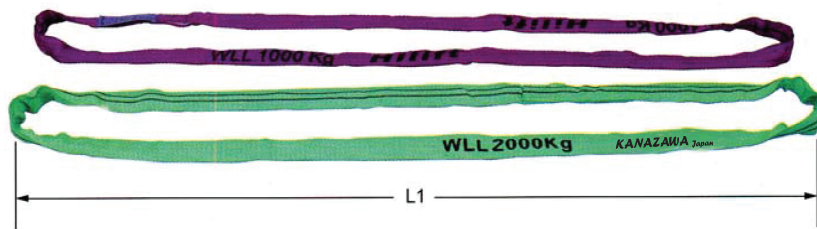

Round Slings – Model KRS

- The Kanazawa round slings are easy to use, efficient in operation gentle on surface contact.
- They come with a label giving length and tonnage.
- The round sling inner core is made from high tensile polyester fibre which is wound continuously without a join to provide the maximum possible strength.
- This core is protected by a tough woven tubular sleeve also made from polyester without side stitch.
- Polyester round sling with two woven heavy sleeve.
- Manufactured according to machinery directive 98/37/EC and EN1492-2.
- Colour coded according to EN1492-2.
- Capacity stripes: each stripe is equal to 1 tonne capacity.
- The safe working load is clearly and continuously printed on the sleeve.
- Low elongation, extremely wear-resistant.

WLL	Lifting method	SWL IN KG WITH ONE ROUND SLING							SWL IN KG WITH TWO ROUND SLINGS			
		Straight Lift	Choke Hitch	basket, inclination angle β					angle of inclination β			
				up to $\beta=7^\circ$	up to $\beta=7^\circ-45^\circ$	from-to $\beta=45^\circ-60^\circ$	up to $\beta=45^\circ$	from-to $\beta=45^\circ-60^\circ$	straight up to $\beta=45^\circ$	choke up to $\beta=45^\circ$	straight from-to $\beta=45^\circ-60^\circ$	choke from-to $\beta=45^\circ-60^\circ$
Factor	1.0	0.8	2.0	1.4	1.0	0.7	0.5	1.4	1.12	1.0	0.8	
1000kg	Violet	1000	800	2000	1400	1000	700	500	1400	1120	1000	800
2000kg	Green	2000	1600	4000	2800	2000	1400	1000	2800	2240	2000	1600
3000kg	Yellow	3000	2400	6000	4200	3000	2100	1500	4200	3360	3000	1800
4000kg	Grey	4000	3200	8000	5600	4000	2800	2000	5600	4480	4000	3200
5000kg	Red	5000	4000	10000	7000	5000	3500	2500	7000	5600	5000	4000
6000kg	Brown	6000	4800	12000	8400	6000	4200	3000	8400	6720	6000	4800
8000kg	Blue	8000	6400	16000	11200	8000	5600	4000	11200	8960	8000	6400
10000kg	Orange	10000	8000	20000	14000	10000	7000	5000	14000	11200	10000	8000
12000kg	Orange	12000	9600	24000	16800	12000	8400	6000	16800	13440	12000	9600