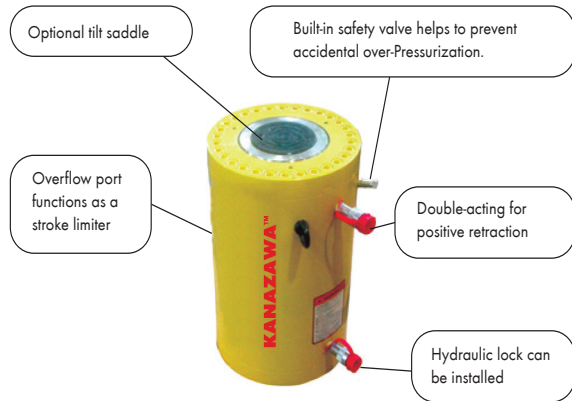

CLRG series Double-Acting High Tonnage Cylinder

Optional Tilt Saddle

| Model | Dimension A/B | Graph | Application |
|--------|---------------|-------|----------------------------------|
| CAT100 | 71/24 | | CLL 50T CLS 75T CLR 100T |
| CAT200 | 130/27 | | CLL 100T CLS 200T CLR 200T |